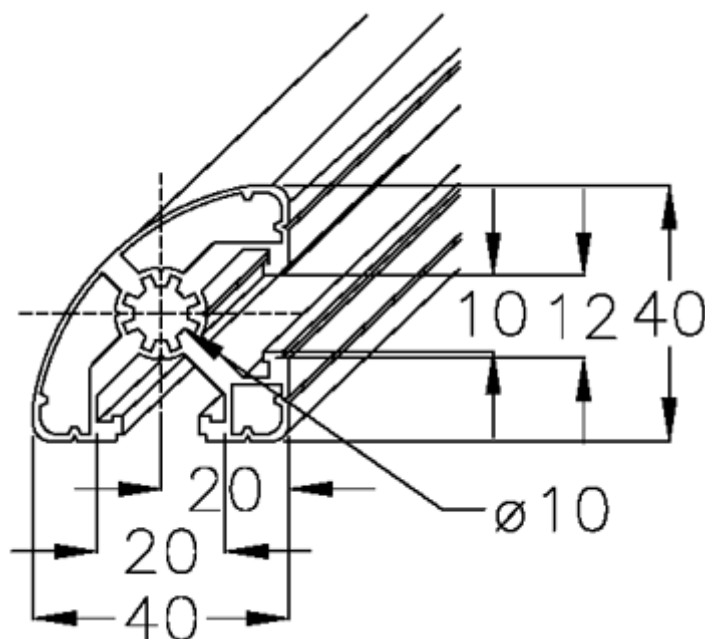

Article number: 05803240005600

Description: Hepco MCS Profile 40 LR  
0-132-4000 length 5600mm

## Measures

---

Length mm = 5600

Weight (kg) = 6.608